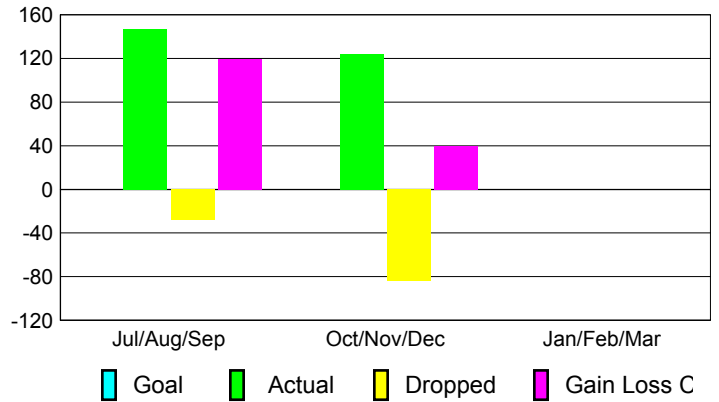

Membership Results 2012-2013

Goal, New, Dropped, Gain/Loss

Comparison of Membership Gain/Loss

Current Year Compared to the Previous Year