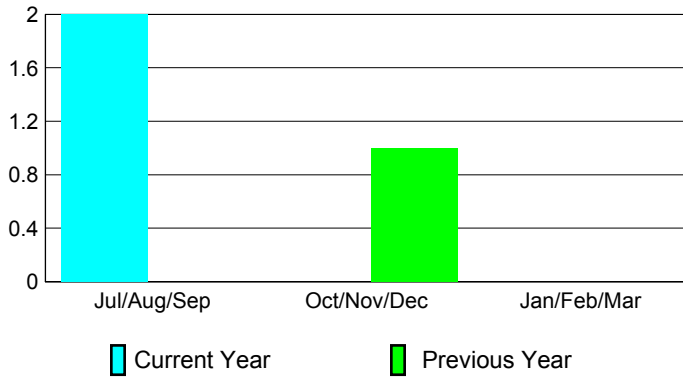

2012-2013 GMT Reports for District (or Undistricted) **District 307 A1**

GMT: EDDY WIDJANARKO

Location: INDONESIA

GMT CA: 7

CLUBS

Club Results
2012-2013

Clubs
2011-2012

| Month | New Club Goal | Actual New Clubs | Actual Dropped Clubs | Gain/Loss of Clubs | Gain/Loss of Clubs |
|---------------|---------------|------------------|----------------------|--------------------|--------------------|
| Jul/Aug/Sep | | 2 | 0 | 2 | 0 |
| Oct/Nov/Dec | | 1 | -1 | 0 | 1 |
| Jan/Feb/Mar | | | | | 0 |
| Totals | | 3 | -1 | 2 | 1 |

Club Results 2012-2013

Goal, New, Dropped, Gain/Loss

Comparison of Club Gain/Loss

Current Year Compared to the Previous Year

YTD Status Quo Clubs 2012-2013

Status Quo Clubs Compared to Status Quo Members

MEMBERSHIP