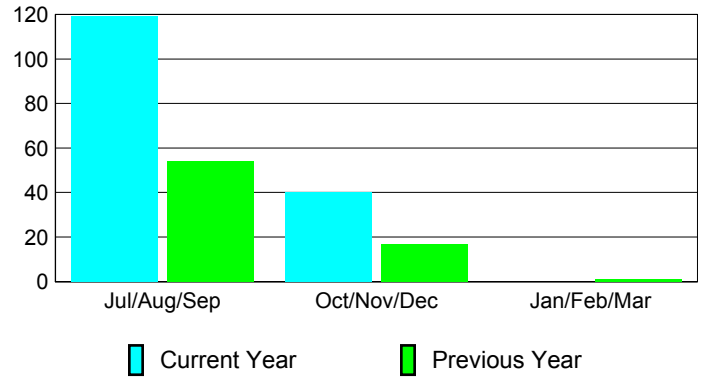

Membership Results
2012-2013

Membership
2011-2012

| Month | Net Memb Goal | Actual New Memb | Actual Dropped Memb | Gain/Loss of Memb | Gain/Loss of Memb |
|---------------|---------------|-----------------|---------------------|-------------------|-------------------|
| Jul/Aug/Sep | | 147 | -28 | 119 | 54 |
| Oct/Nov/Dec | | 124 | -84 | 40 | 17 |
| Jan/Feb/Mar | | | | | 1 |
| Totals | | 271 | -112 | 159 | 72 |

Membership Results 2012-2013

Goal, New, Dropped, Gain/Loss

Comparison of Membership Gain/Loss

Current Year Compared to the Previous Year

Gender Comparison 2012-2013

Jul/Aug/Sep

Oct/Nov/Dec

Jan/Feb/Mar