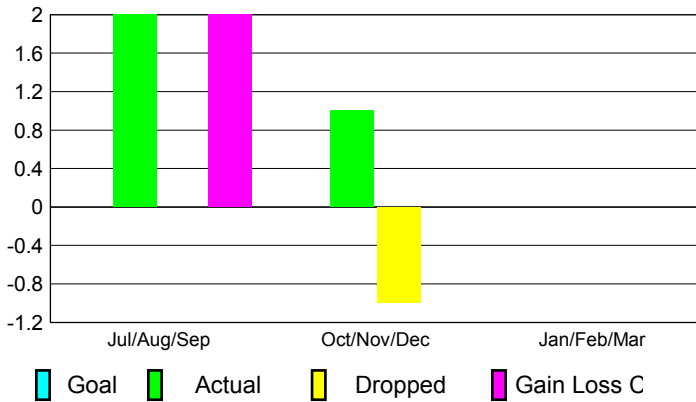

2012-2013 GMT Reports for District (or Undistricted) **District 307 A1**

GMT: EDDY WIDJANARKO

Location: INDONESIA

GMT CA: 7

CLUBS

Club Results
2012-2013

Clubs
2011-2012

| Month | New Club Goal | Actual New Clubs | Actual Dropped Clubs | Gain/Loss of Clubs | Gain/Loss of Clubs |
|---------------|---------------|------------------|----------------------|--------------------|--------------------|
| Jul/Aug/Sep | | 2 | 0 | 2 | 0 |
| Oct/Nov/Dec | | 1 | -1 | 0 | 1 |
| Jan/Feb/Mar | | | | | 0 |
| Totals | | 3 | -1 | 2 | 1 |

Club Results 2012-2013

Goal, New, Dropped, Gain/Loss

Comparison of Club Gain/Loss

Current Year Compared to the Previous Year

YTD Status Quo Clubs 2012-2013

Status Quo Clubs Compared to Status Quo Members

MEMBERSHIP